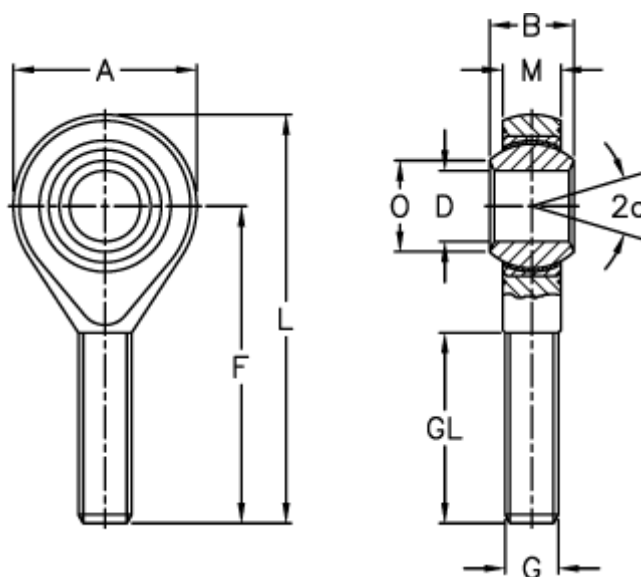

Article number: 03222012125

Description: Fluro Rod End GALRSW 12 12x1,25-RR
Stainless steel complete with left-handed thread

Measures

| | | | |
|---------------------|------------|---------------------|--------|
| A | = 32 | L | = 70 |
| a (degrees) | = 13 | M | = 12 |
| B | = 16 | O | = 15.4 |
| D | = 12 | Permissible rpm | = 300 |
| Dynamic load C (kN) | = 32 | Static load C0 (kN) | = 34.5 |
| F | = 54 | Weight (g) | = 87 |
| g | = M12x1,25 | | |
| GL | = 33 | | |